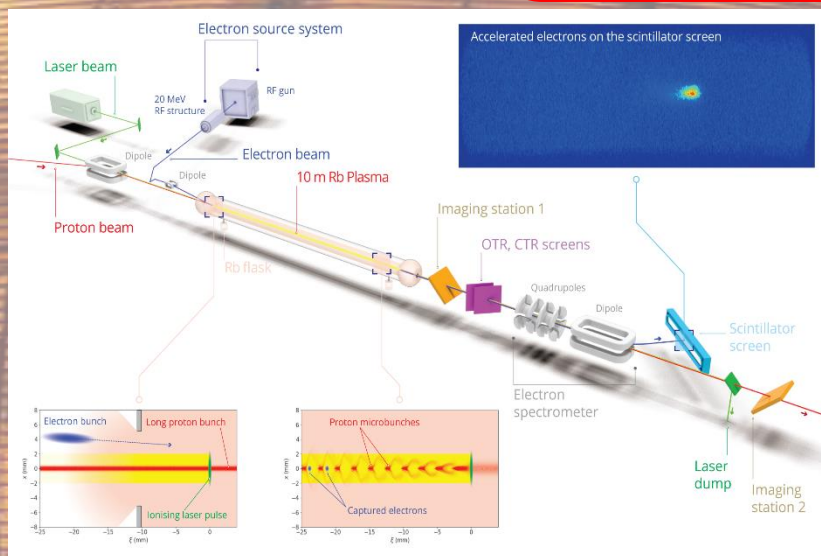

Who am I?

Ishkhan Gorgisyan

Fellow at CERN

Beam Instrumentation group

What do I do?

Beam instrumentation and diagnostics for AWAKE experiment at CERN

What do I like?

Snowboarding, running, playing football, reading and sleeping