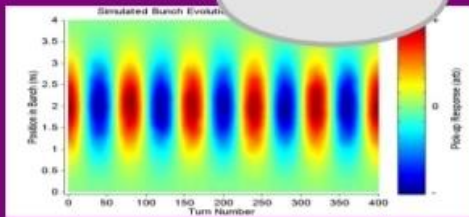

All is in the delicate balance of life

Hermann Schickler
60+ years old
Former head of CERN
beam instrumentation
and controls
CLIC technical director

Chromaticity
Measurement using
head-tail motion

CLIC-CDR