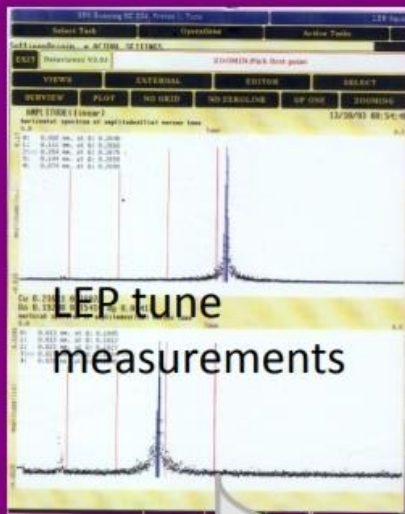

All is in the delicate balance of life

Hermann Schickler
60+ years old
Former head of CERN
beam instrumentation
and controls
CLIC technical director

Chromaticity
Measurement using
head-tail motion

CLIC-CDR