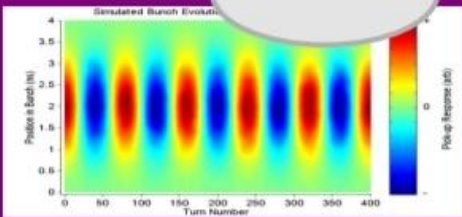

All is in the delicate balance of life

LHC-HiLumi Project

Hermann Schickler
60+ years old
Former head of CERN
beam instrumentation
and controls
CLIC technical director

Chromaticity
Measurement using
head-tail motion