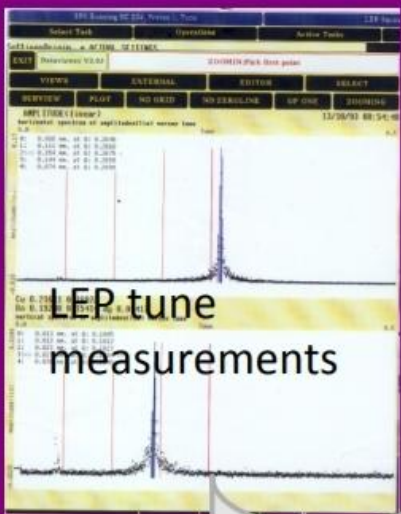

All is in the delicate balance of life

LHC-HiLumi Project

Hermann Schickler
60+ years old
Former head of CERN
beam instrumentation
and controls
CLIC technical director

Chromaticity
Measurement using
head-tail motion